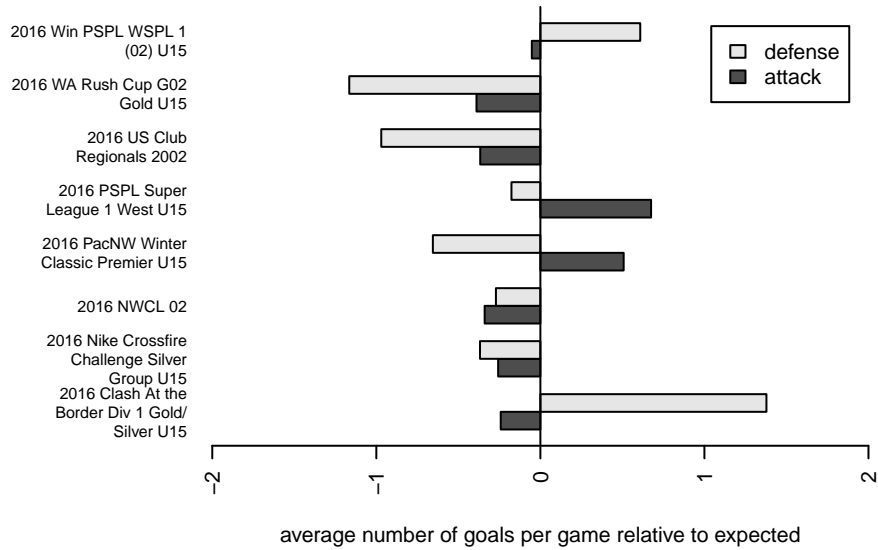

Performance relative to 13 month average