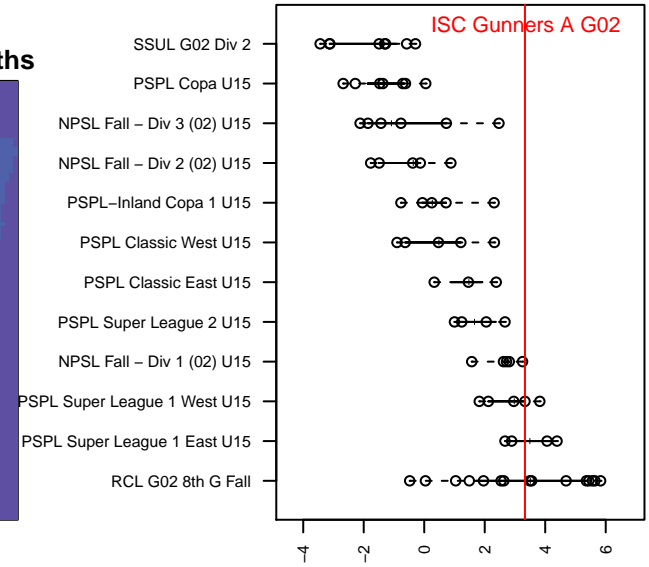

**attack and defense rating
relative to others at age
and all opponents in last 13 months**