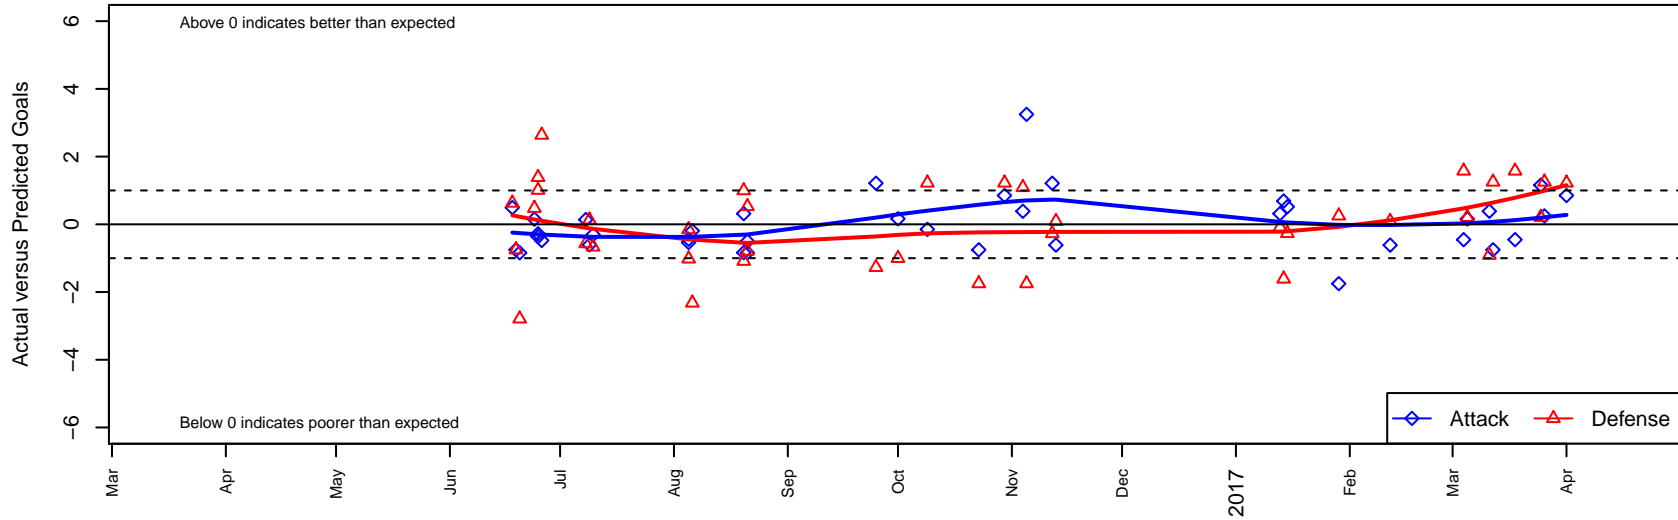

ISC Gunners A G02

Issaquah SC
 Issaquah, WA
 G02 total strength=1530
 attack=13.46 defense=11.72
 fall league = PSPL Super League 1 West U15
 spr league = Win PSPL WSPL 1 (02) U15

alt names used:
 ISC Gunners G02A
 ISC GUNNERS FC ISC GUNNERS G02 A (W/
 ISC GUNNERS FCISC GUNNERS G02 A
 ISC GUNNERS FC ISC GUNNERS G02 A (W/
 ISC Gunners G02A
 ISC Gunners G02A
 ISC Gunners G02A
 ISC Gunners G02A
 ISC Gunners G02A
 ISC GUNNERS FC ISC GUNNERS G02 A

Venues played:
 2016 US Club Regionals 2002
 2016 Clash At the Border Div 1 Gold/Silver U15
 2016 Nike Crossfire Challenge Silver Group U1
 2016 WA Rush Cup G02 Gold U15
 2016 NWCL 02
 2016 PSPL Super League 1 West U15
 2016 PacNW Winter Classic Premier U15
 2016 Win PSPL WSPL 1 (02) U15
 2016 WA Cup Gold Division

ISC Gunners A G02
 Dots are actual minus expected GF (blue circles) and GA (red triangles).
 Blue line is smoothed change in attack strength. Red is smoothed change in defense strength.

**attack and defense variance (black dot)
relative to other teams
and top 10 in region**