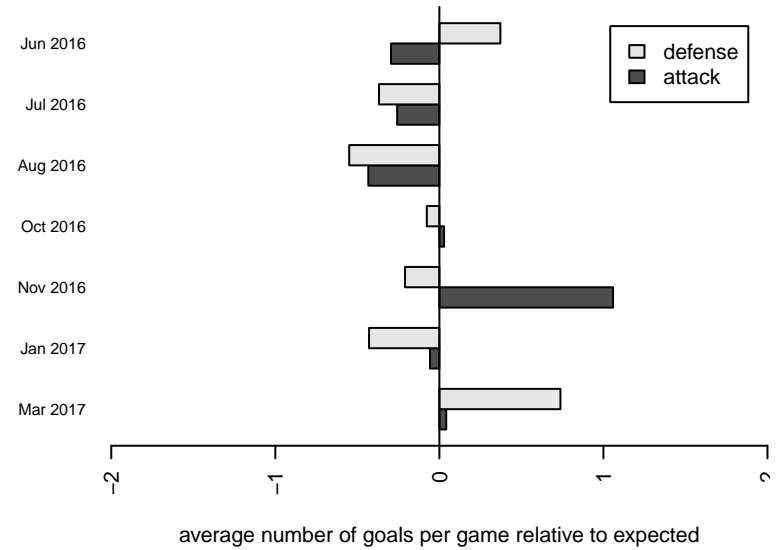

Performance relative to 13 month average