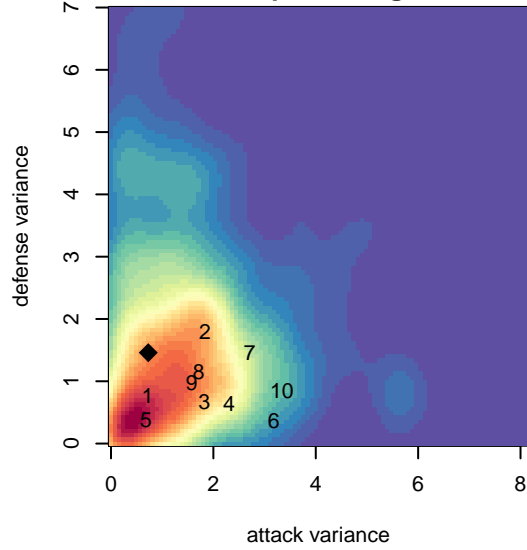

ISC Gunners A G02

Issaquah SC
 Issaquah, WA
 G02 total strength=1530
 attack=13.46 defense=11.72
 fall league = PSPL Super League 1 West U15
 spr league = Win PSPL WSPL 1 (02) U15

alt names used:
 ISC Gunners G02A
 ISC GUNNERS FC ISC GUNNERS G02 A (W/
 ISC GUNNERS FCISC GUNNERS G02 A
 ISC GUNNERS FC ISC GUNNERS G02 A (W/
 ISC Gunners G02A
 ISC Gunners G02A
 ISC Gunners G02A
 ISC Gunners G02A
 ISC Gunners G02A
 ISC GUNNERS FC ISC GUNNERS G02 A

ISC Gunners A G02
 Dots are actual minus expected GF (blue circles) and GA (red triangles).
 Blue line is smoothed change in attack strength. Red is smoothed change in defense strength.

**attack and defense variance (black dot)
relative to other teams
and top 10 in region**