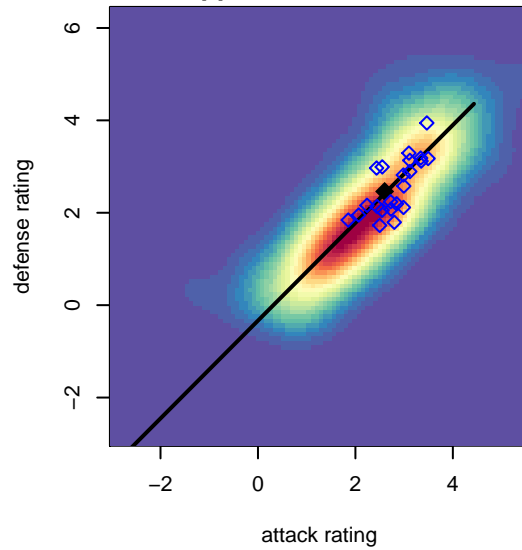

**attack and defense rating
relative to others at age
and all opponents in last 13 months**